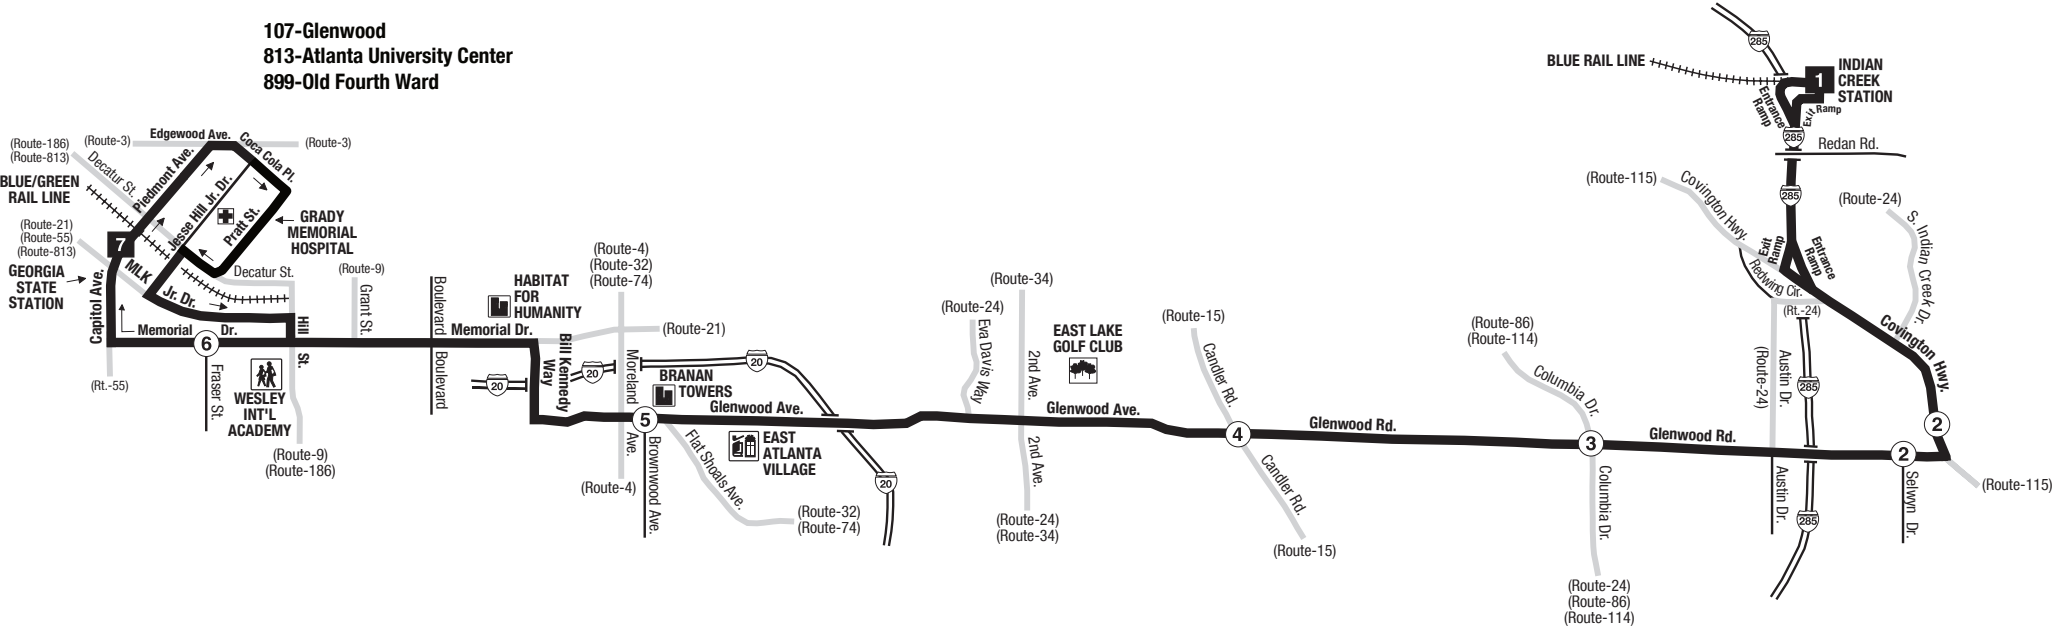

Routes intersecting at Georgia State Station:
Rutas intersectando en la Estación Georgia State:

107-Glenwood
813-Atlanta University Center
899-Old Fourth Ward

NORTH
NORTE

INTERSECTING ROUTES
Rutas Intersectando